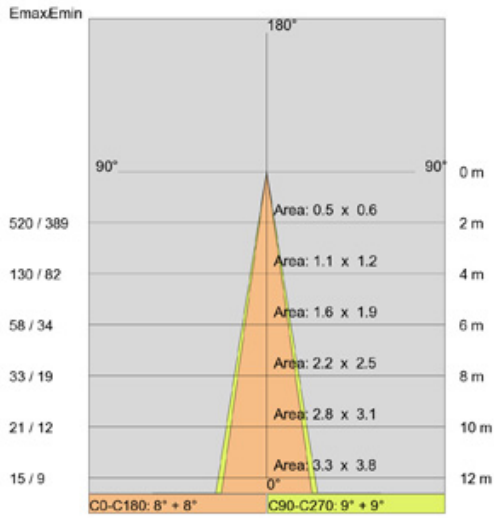

PROJECT	
TYPE	
SPECIFIER	
QUANTITY	
DATE