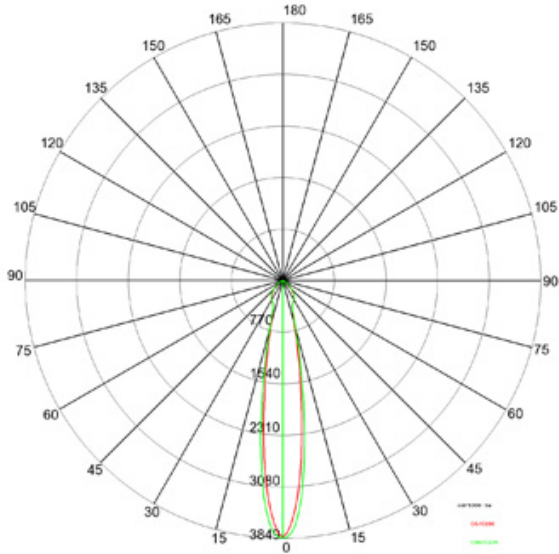

PROJECT	
TYPE	
SPECIFIER	
QUANTITY	
DATE