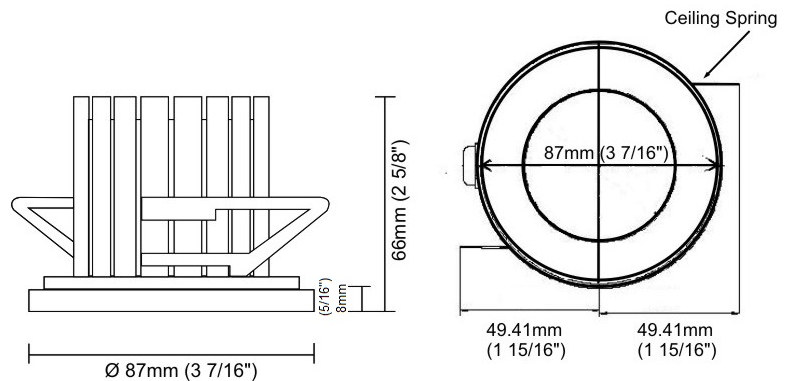

CIELO RECESSED

E10Q0008-

base number   Color   Finish   Lens
Temperature   Options   Options

1. To build a product code in our configurator select the specify button on the base model # product page
2. To build a manual product code on this datasheet choose from the options listed below in blue font and add the suffix to the base model #

GENERAL

Series: Cielo
Brand: Side
Division: Exterior
Mounting Type: Recessed
Mounting Location: Ceiling
Subcategory: Downlight

PHYSICAL

Shape: Round
Diameter (mm): 87
Diameter (in): 3 7/16
Height (mm): 66
Height (in): 2 5/8
Min. Recessing Depth (mm): 71
Min. Recessing Depth (in): 2 13/16
Light Distribution: Downlight
Weight (kg): 0.35
Weight (lbs): 0.77
Diffuser: Clear tempered glass
Gasket: Silicon rubber
Fixture Finish: WHI / BLK / GRY
Fixture Material: Aluminum Die Cast

ELECTRICAL

Lamp Type: LED (Zhaga Standard)
Total Output Wattage (W): 5.2
Dimming: Non-Dimmable / 0-10V Dimming
Driver Included: No
Driver Location: Remote
Driver Type: Constant Current - 120 / 277Vac
Driver Class: Class 2
Input Voltage (V): 120 - 277
Constant Current (MA): 150

LED

Number of LEDs: 1
Color Temperature (°K): 3000 / 4000
Max. Delivered Lumen (lm): 695.6 / 636.7
CRI: >80 CRI
Lamp Life (hrs): 50000

OPTICAL

Optic°: 25 / 40

RATINGS AND CERTIFICATIONS

Certified By: Certified for North American Standards
IP rating: IP65