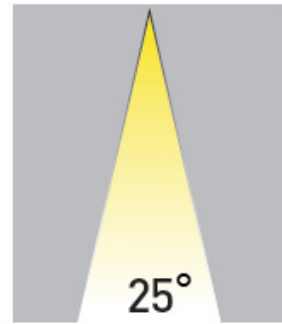

PROJECT	
TYPE	
SPECIFIER	
QUANTITY	
DATE