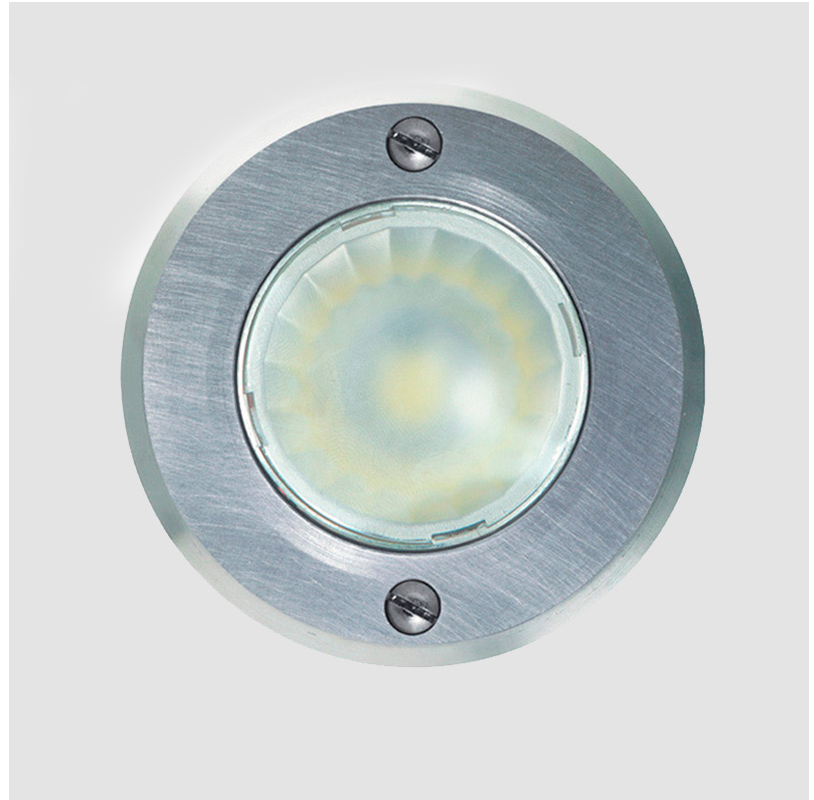

GENERAL

Series: Cielo
 Brand: Side
 Division: Exterior
 Mounting Type: Recessed
 Mounting Location: In-Ground
 Subcategory: Uplight

PHYSICAL

Shape: Round
 Diameter (mm): 89
 Diameter (in): 3 1/2
 Height (mm): 77
 Height (in): 3 1/16
 Light Distribution: Uplight
 Weight (kg): 0.42
 Weight (lbs): 0.926
 Diffuser: Clear tempered glass
 Gasket: Silicon rubber
 Fixture Finish: SSS
 Fixture Material: Aluminum Die Cast

0.35 kg / 0.77 lbs

PROJECT	
TYPE	
SPECIFIER	
QUANTITY	
DATE	

CIELO RECESSED

E10Q0008-

base number Color Finish Lens
 Temperature Options Options

- To build a product code in our configurator select the specify button on the base model # product page
- To build a manual product code on this datasheet choose from the options listed below in blue font and add the suffix to the base model #

GENERAL

Series: Cielo
 Brand: Side
 Division: Exterior
 Mounting Type: Recessed
 Mounting Location: Ceiling
 Subcategory: Downlight

PHYSICAL

Shape: Round
 Diameter (mm): 87
 Diameter (in): 3 7/16
 Height (mm): 66
 Height (in): 2 5/8
 Min. Recessing Depth (mm): 71
 Min. Recessing Depth (in): 2 13/16
 Light Distribution: Downlight
 Weight (kg): 0.35
 Weight (lbs): 0.77
 Diffuser: Clear tempered glass
 Gasket: Silicon rubber
 Fixture Finish: WHI / BLK / GRY
 Fixture Material: Aluminum Die Cast