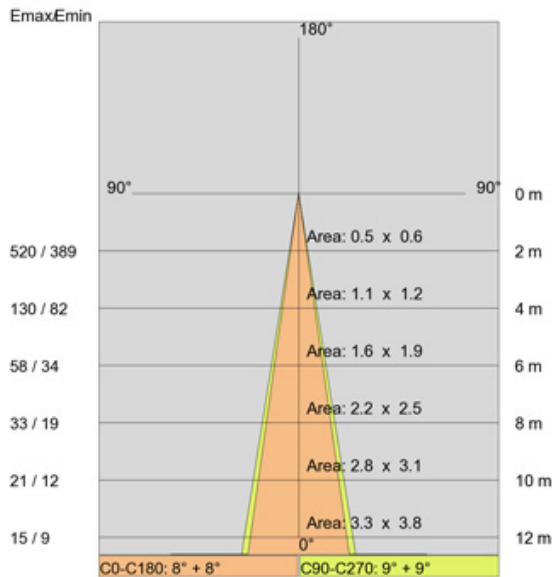

PROJECT	
TYPE	
SPECIFIER	
QUANTITY	
DATE