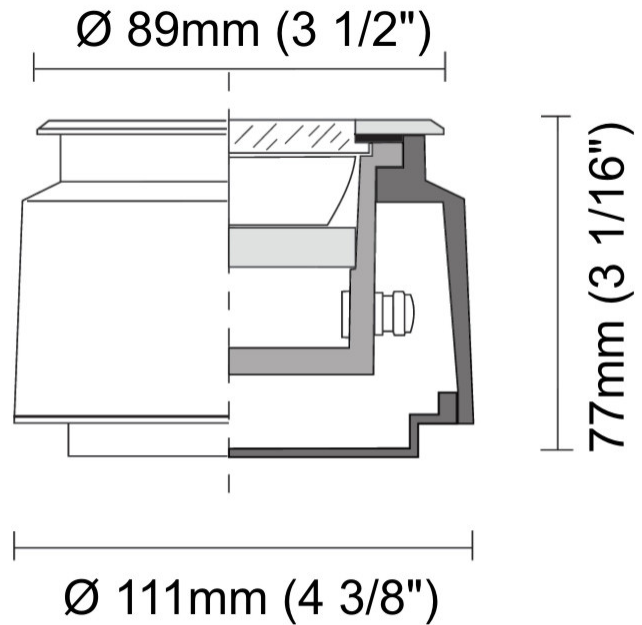

GENERAL

Series: Cielo
 Brand: Side
 Division: Exterior
 Mounting Type: Recessed
 Mounting Location: In-Ground
 Subcategory: Uplight

PHYSICAL

Shape: Round
 Diameter (mm): 89
 Diameter (in): 3 1/2
 Height (mm): 77
 Height (in): 3 1/16
 Light Distribution: Uplight
 Weight (kg): 0.42
 Weight (lbs): 0.926
 Diffuser: Clear tempered glass
 Gasket: Silicon rubber
 Fixture Finish: SSS
 Fixture Material: Aluminum Die Cast

0.35 kg / 0.77 lbs

PROJECT	
TYPE	
SPECIFIER	
QUANTITY	
DATE	

CIELO RECESSED

E10Q0008-

base number Color Finish Lens
 Temperature Options Options

- To build a product code in our configurator select the specify button on the base model # product page
- To build a manual product code on this datasheet choose from the options listed below in blue font and add the suffix to the base model #

GENERAL

Series: Cielo
 Brand: Side
 Division: Exterior
 Mounting Type: Recessed
 Mounting Location: Ceiling
 Subcategory: Downlight

PHYSICAL

Shape: Round
 Diameter (mm): 87
 Diameter (in): 3 7/16
 Height (mm): 66
 Height (in): 2 5/8
 Min. Recessing Depth (mm): 71
 Min. Recessing Depth (in): 2 13/16
 Light Distribution: Downlight
 Weight (kg): 0.35
 Weight (lbs): 0.77
 Diffuser: Clear tempered glass
 Gasket: Silicon rubber
 Fixture Finish: WHI / BLK / GRY
 Fixture Material: Aluminum Die Cast